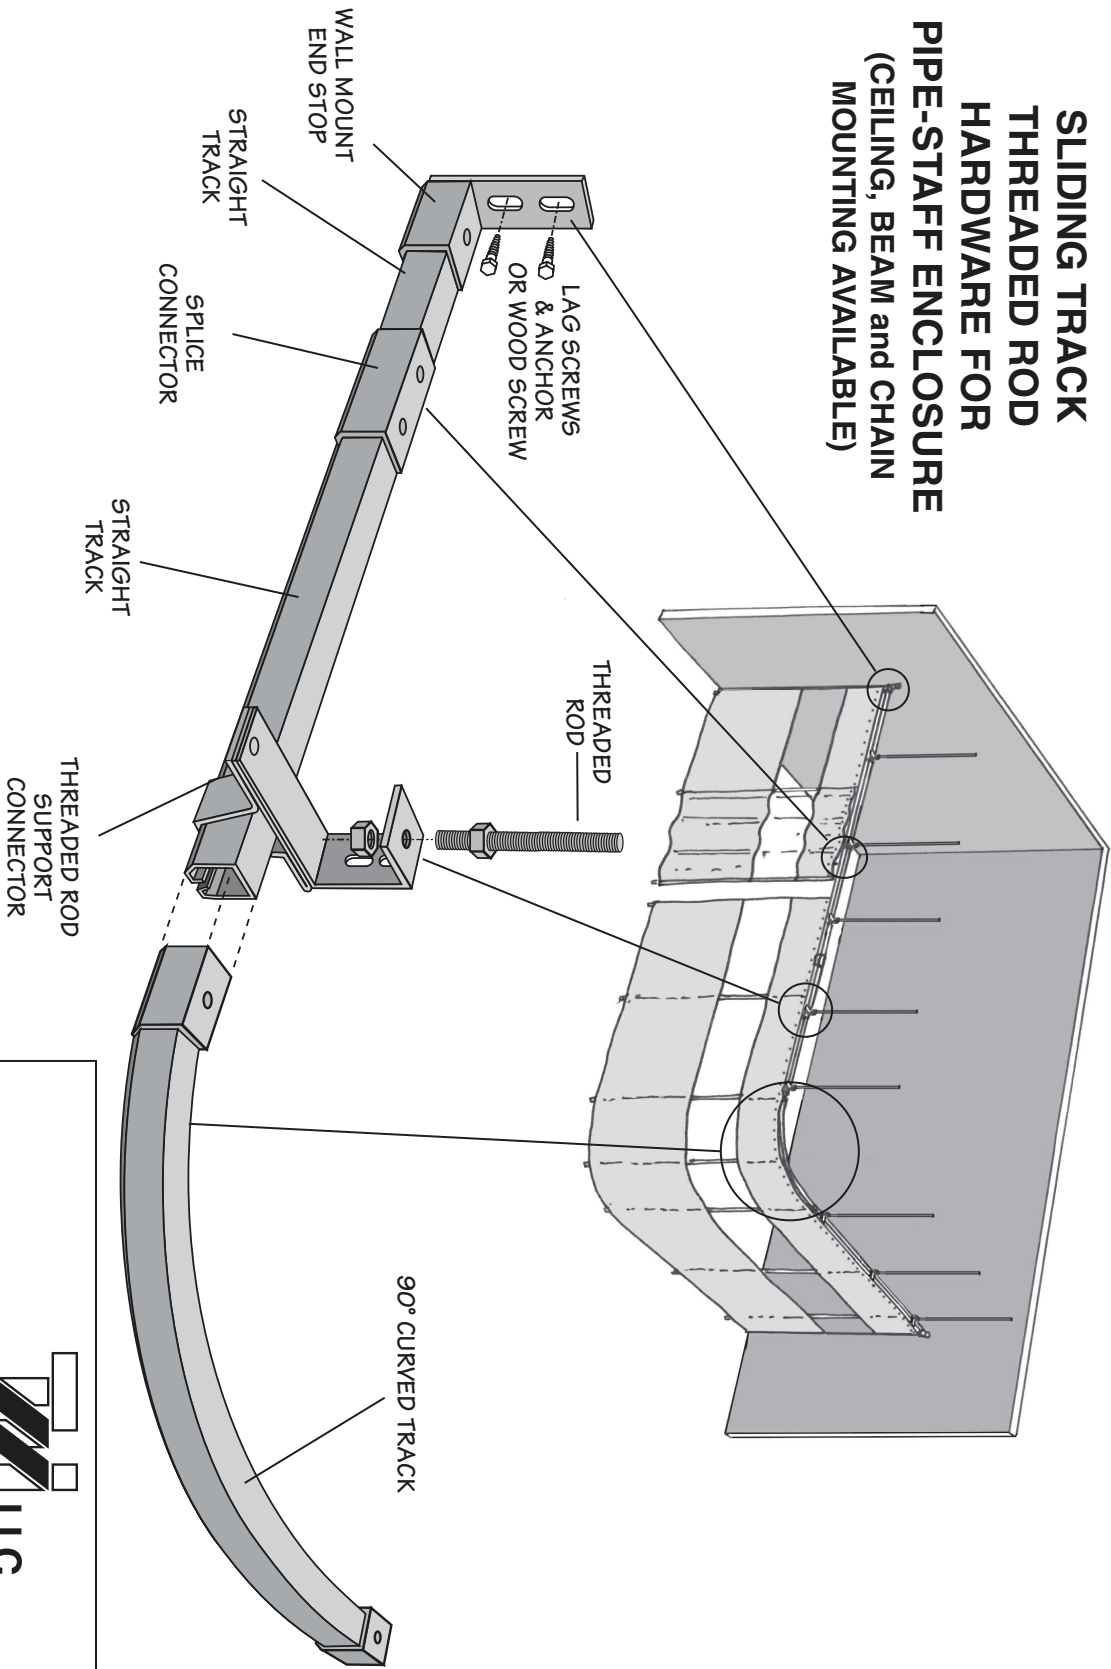

**SLIDING TRACK
THREADED ROD
PIPE-STAFF ENCLOSURE
(CEILING, BEAM and CHAIN
MOUNTING AVAILABLE)**

5350 Campbells Run Road • Pittsburgh, PA 15205-9738
800-888-9750 • 412-787-9750

SAIET® PIPE-STAFF ENCLOSURE