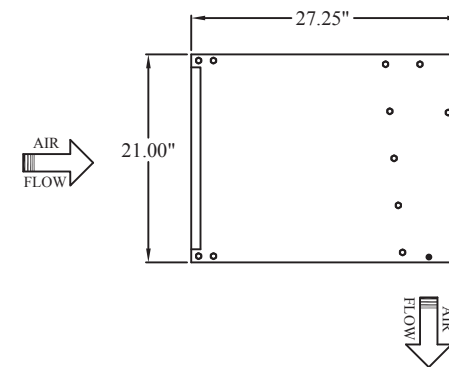

**SAVE-T® Air Curtains**  
Unheated  
Series: S-XHD

Model	48-1	60-1	72-1	96-2	108-2	120-2	132-2	144-2/3	156-3	168-3	180-3	192-3/4
Overall Width	51.00	63.00	75.00	99.12	111.12	123.12	135.12	147.12	159.24	171.24	183.24	195.24
Nozzle Width	48.00	60.00	72.00	96.12	108.12	120.12	132.12	144.12	156.24	168.24	180.24	192.24
Mount Width Rear	49.50	61.50	73.50	97.62	109.62	121.62	133.62	145.62	157.74	169.74	181.74	193.74
Mount Width Top	47.00	59.00	71.00	95.12	107.12	119.12	131.12	143.12	155.24	167.24	179.24	191.24

**SAVE-T® Air Curtains**

MODEL: S-XHD  
Extra Heavy Duty

5350 Campbells Run Road • Pittsburgh, PA 15205