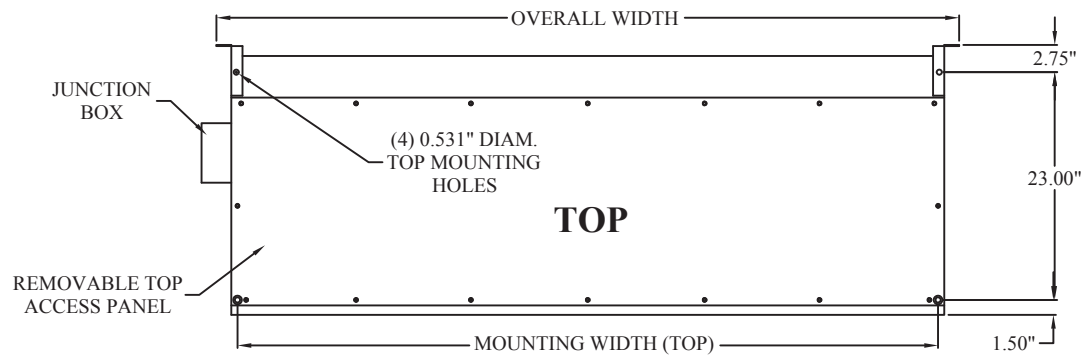

**SAVE-T® Air Curtains**  
Unheated  
Series: S-XHD

Model	48-1	60-1	72-1	96-2	108-2	120-2	132-2	144-2/3	156-3	168-3	180-3	192-3/4
Overall Width	51.00	63.00	75.00	99.12	111.12	123.12	135.12	147.12	159.24	171.24	183.24	195.24
Nozzle Width	48.00	60.00	72.00	96.12	108.12	120.12	132.12	144.12	156.24	168.24	180.24	192.24
Mount Width Rear	49.50	61.50	73.50	97.62	109.62	121.62	133.62	145.62	157.74	169.74	181.74	193.74
Mount Width Top	47.00	59.00	71.00	95.12	107.12	119.12	131.12	143.12	155.24	167.24	179.24	191.24

**SAVE-T® Air Curtains**

MODEL: S-XHD  
Extra Heavy Duty

5350 Campbells Run Road • Pittsburgh, PA 15205