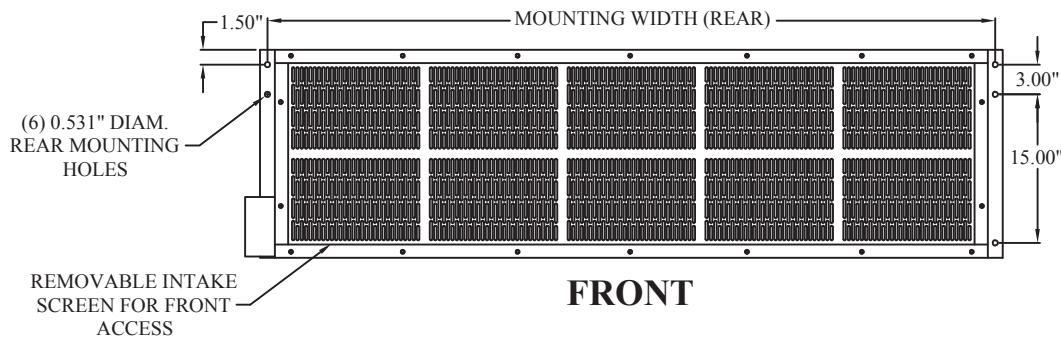

**SAVE-T® Air Curtains**  
Unheated  
Series: S-XHD

Model	48-1	60-1	72-1	96-2	108-2	120-2	132-2	144-2/3	156-3	168-3	180-3	192-3/4
Overall Width	51.00	63.00	75.00	99.12	111.12	123.12	135.12	147.12	159.24	171.24	183.24	195.24
Nozzle Width	48.00	60.00	72.00	96.12	108.12	120.12	132.12	144.12	156.24	168.24	180.24	192.24
Mount Width Rear	49.50	61.50	73.50	97.62	109.62	121.62	133.62	145.62	157.74	169.74	181.74	193.74
Mount Width Top	47.00	59.00	71.00	95.12	107.12	119.12	131.12	143.12	155.24	167.24	179.24	191.24

**SAVE-T® Air Curtains**

MODEL: S-XHD  
Extra Heavy Duty

5350 Campbells Run Road • Pittsburgh, PA 15205